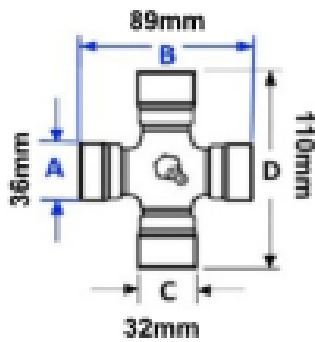

### Specifications

VTE1963 Wide Angle Assembly Inner Star Tube

UJ 36mm x 89mm / 32mm x 110mm

1 3/8" x 6 splines

Refer to image 2 for key to dimensions

Equivalent profile to S4

Shaft size 1 3/8", 6 Splines

Tube height - A 51mm

Tube width - B 37mm

Pin size - S 10mm

Yoke diameter - D 70mm

Yoke body diameter - D 1180mm

Assembly length - L 345mm

## **Optional Extras**

VTE2030 Inner Star PTO Tube - Per Metre

**Part No:**  
VTE2030  
**Price:**  
£167.97 (exc VAT)  
£201.57 (inc VAT)

VTE2330 Star PTO Tube Inner Star

**Part No:**  
VTE2330  
**Price:**  
£180.67 (exc VAT)  
£216.80 (inc VAT)

VTE5032 Universal Joint 36mm x 89mm - 32mm x 110mm Wide Angle

**Part No:**  
VTE5032  
**Price:**  
£98.24 (exc VAT)  
£117.89 (inc VAT)