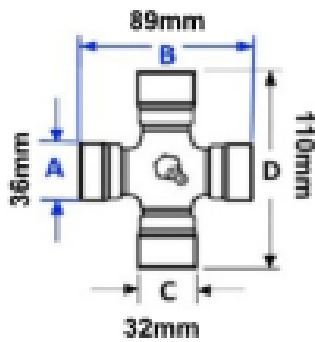

Refer to image 2 for key to dimensions

Equivalent profile to S4

Shaft size 1 3/8", 6 Splines

Tube height - A 51mm

Tube width - B 37mm

Pin size - S 10mm

Yoke diameter - D 70mm

Yoke body diameter - D 1180mm

Assembly length - L 345mm

Optional Extras

VTE2030 Inner Star PTO Tube - Per Metre

Part No:
VTE2030
Price:
£180.67 (exc VAT)
£216.81 (inc VAT)

VTE2330 Star PTO Tube Inner Star

Part No:
VTE2330
Price:
£180.67 (exc VAT)
£216.80 (inc VAT)

VTE5032 Universal Joint 36mm x 89mm - 32mm x 110mm Wide Angle

Part No:
VTE5032
Price:
£98.24 (exc VAT)
£117.89 (inc VAT)