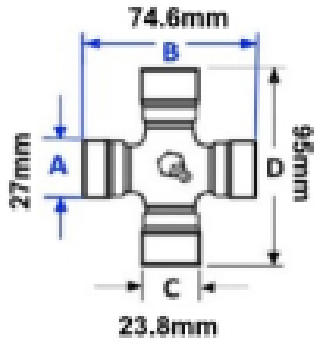

VTE1959 Yoke Assembly Outer Lemon Tube

Part No: VTE1959

Price: £438.66 (exc VAT) | £526.39 (inc VAT)

Specifications

VTE1959 Yoke Assembly

fits UJ set 27mm x 74.6mm / 23.8mm x 95mm

1 3/8" x 6 Splines

Optional Extras

VTE2005 Lemon PTO Tube Outer -
Per Metre

A 57.5mm
B 48mm
W 4mm

Part No:
VTE2005
Price:
£66.77 (exc
VAT)
£80.13 (inc
VAT)

VTE2305 Lemon PTO Tube Outer

A 57.5mm
B 48mm
W 4mm

Part No:
VTE2305
Price:
£66.80 (exc
VAT)
£80.16 (inc
VAT)

VTE5017 Universal joint 27mm x
74.6mm - 23.8mm x 95mm Wide
Angle

Part No:

VTE5017

Price:

£68.13 (exc
VAT)

£81.76 (inc
VAT)