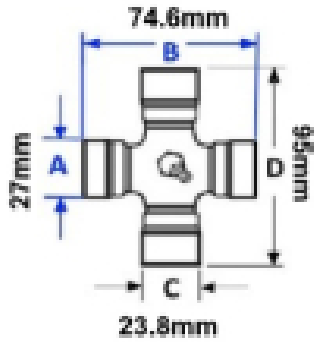

VTE1958 Yoke Assembly Inner Lemon Tube

Part No: VTE1958

Price: £484.68 (exc VAT) | £581.62 (inc VAT)

Specifications

VTE1958 Yoke Assembly

fits UJ set 27mm x 74.6mm / 23.8mm x 95mm

1 3/8" x 6 Splines

Optional Extras

VTE2003 Lemon PTO tube Outer -
Per Metre

A 57.5mm
B 48mm
W 4mm

Part No:
VTE2003
Price:
£44.08 (exc
VAT)
£52.90 (inc
VAT)

VTE2303 Lemon PTO Tube Outer -
Per Metre

A 48mm
B 41mm
W 3mm

Part No:
VTE2303
Price:
£44.10 (exc
VAT)
£52.92 (inc
VAT)

VTE5017 Universal joint 27mm x
74.6mm - 23.8mm x 95mm Wide
Angle

Part No:

VTE5017

Price:

£68.13 (exc
VAT)

£81.76 (inc
VAT)