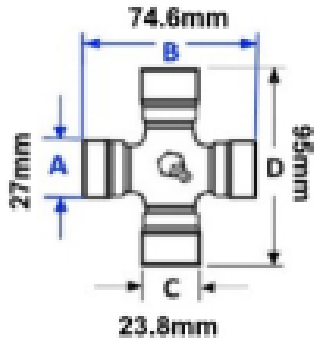

VTE1911 Yoke Assembly Outer Lemon Tube

Part No: VTE1911

Price: £472.33 (exc VAT) | £566.80 (inc VAT)

Specifications

VTE1911 Yoke Assembly

fits UJ 27mm x 74.6mm / 23.8mm x 95mm

1 3/8" x 6 Splines

Optional Extras

VTE2003 Lemon PTO tube Outer -
Per Metre

A 57.5mm
B 48mm
W 4mm

Part No:
VTE2003
Price:
£44.08 (exc
VAT)
£52.90 (inc
VAT)

VTE2303 Lemon PTO Tube Outer -
Per Metre

A 48mm
B 41mm
W 3mm

Part No:
VTE2303
Price:
£44.10 (exc
VAT)
£52.92 (inc
VAT)

VTE5017 Universal joint 27mm x
74.6mm - 23.8mm x 95mm Wide
Angle

Part No:

VTE5017

Price:

£68.13 (exc
VAT)

£81.76 (inc
VAT)