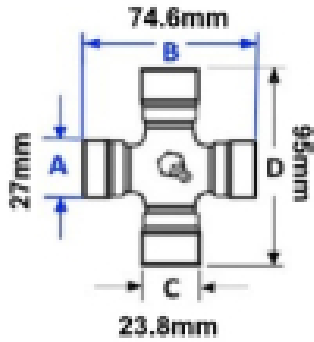

VTE1901 Yoke Assembly Inner Lemon Tube

Part No: VTE1901

Price: £484.34 (exc VAT) | £581.21 (inc VAT)

Specifications

VTE1901 Yoke Assembly

fits UJ set 27mm x 74.6mm / 23.8mm x 95mm

1 3/8" x 6 splines

Optional Extras

VTE2002 Lemon PTO tube Inner -
Per Metre

A 40mm
B 34.5mm
W 4mm

Part No:
VTE2002
Price:
£45.38 (exc
VAT)
£54.46 (inc
VAT)

VTE2302 Lemon PTO Tube Inner -
Per Metre

A 40mm
B 34.5mm
W 4mm

Part No:
VTE2302
Price:
£47.38 (exc
VAT)
£56.86 (inc
VAT)

VTE5017 Universal joint 27mm x
74.6mm - 23.8mm x 95mm Wide
Angle

Part No:

VTE5017

Price:

£68.13 (exc
VAT)

£81.76 (inc
VAT)