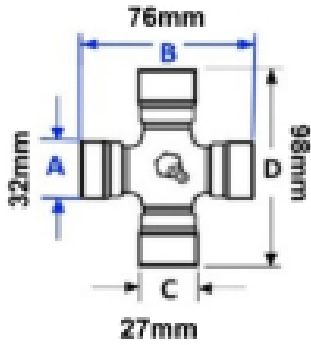

## VTE1900 PTO Yoke assembly Wide angle Inner Lemon tube 1b

**Part No:** VTE1900

**Price:** £602.89 (exc VAT) | £723.47 (inc VAT)

### Specifications

Vapormatic, VTE1900,

Yoke assembly, PTO Quick release Inner lemon tube 1b, VTE 5017, Type 21.06

1 3/8"

6 splines

### Optional Extras

VTE5033 Universal Joint 32mm X  
76mm - 27mm x 98mm Wide  
Angle

**Part No:**

VTE5033

**Price:**

£72.51 (exc  
VAT)

£87.01 (inc  
VAT)