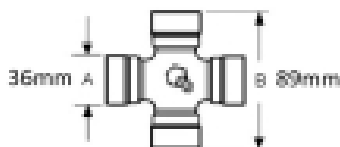

VTE5010 Universal joint 36mm x 89mm

Part No:
VTE5010
Price:
£50.62 (exc
VAT)
£60.74 (inc
VAT)