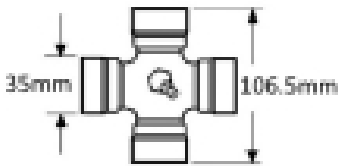

UJ Size 35 x 106.5mm

Size 1 3/8, 6

Tube height - A 63mm

Tube width 63mm

Roll pin diameter - S 12mm

Yoke outer diameter - D 88mm

Jaw width - X 117mm

Optional Extras

VTE2018 Triangular PTO tube
Outer - Per Metre

Part No:
VTE2018
Price:
£98.51 (exc
VAT)
£118.21
(inc VAT)

VTE2318 Triangular PTO tube
Outer

Part No:
VTE2318
Price:
£98.51 (exc
VAT)
£118.21 (inc
VAT)

VTE5009 Universal joint 35mm x
106.5mm