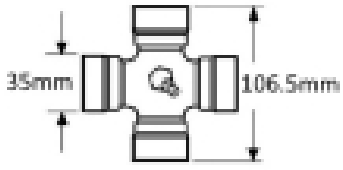

Optional Extras

VTE2018 Triangular PTO tube
 Outer - Per Metre

Part No:
 VTE2018
Price:
 £98.51 (exc
 VAT)
 £118.21
 (inc VAT)

VTE2318 Triangular PTO tube
 Outer

Part No:
 VTE2318
Price:
 £98.51 (exc
 VAT)
 £118.21 (inc
 VAT)

VTE5009 Universal joint 35mm x 106.5mm

Part No:

VTE5009

Price:

£45.62 (exc
VAT)

£54.74 (inc
VAT)