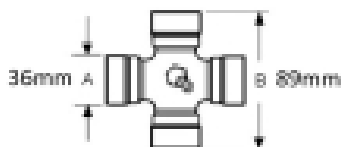

VTE5010 Universal joint 36mm x 89mm

Part No:
VTE5010
Price:
£50.62 (exc VAT)
£60.74 (inc VAT)