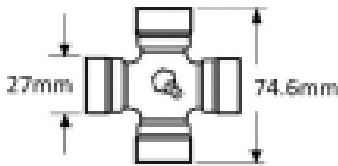

See image key for size data

UJ Size 27 x 74.6mm

Equivalent profile to 2a (2s)

Shaft size 1 3/8, 6

Tube height - B 57.5mm

Tube width - A 48mm

Pin diameter - S 10mm

Optional Extras

VTE2005 Lemon PTO Tube Outer -
Per Metre

A 57.5mm
B 48mm
W 4mm

Part No:
VTE2005
Price:
£66.77 (exc
VAT)
£80.13 (inc
VAT)

VTE2305 Lemon PTO Tube Outer

A 57.5mm
B 48mm
W 4mm

Part No:
VTE2305
Price:
£66.80 (exc
VAT)
£80.16 (inc
VAT)

VTE5004 Universal Joint 27mm x
74.6mm

Part No:
VTE5004
Price:
£20.76 (exc
VAT)
£24.91 (inc
VAT)