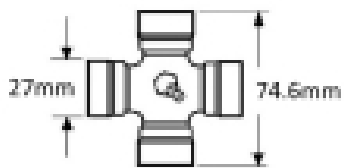

Optional Extras

VTE2003 Lemon PTO tube Outer -
Per Metre

A 57.5mm
B 48mm
W 4mm

Part No:
VTE2003
Price:
£44.08 (exc
VAT)
£52.90 (inc
VAT)

VTE2303 Lemon PTO Tube Outer -
Per Metre

A 48mm
B 41mm
W 3mm

Part No:
VTE2303
Price:
£44.10 (exc
VAT)
£52.92 (inc
VAT)

VTE5004 Universal Joint 27mm x 74.6mm

Part No:

VTE5004

Price:

£20.76 (exc

VAT)

£24.91 (inc

VAT)