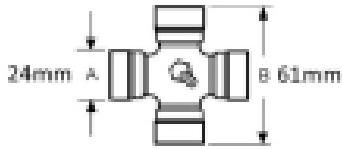

VTE5003 - Universal joint 24mm x 61mm

Part No:
VTE5003
Price:
£24.69 (exc VAT)
£29.63 (inc VAT)