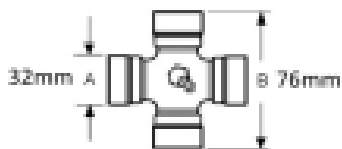

VTE5008 Universal joint 32mm x 76mm

Part No:
VTE5008
Price:
£44.31 (exc VAT)
£53.17 (inc VAT)