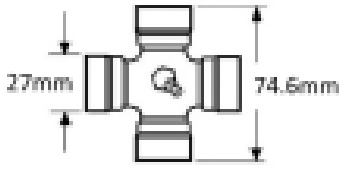

Optional Extras

VTE2006 Lemon PTO Tube Inner -
Per Metre

A 49mm
B 38.5mm
W 4.5mm

Part No:
VTE2006
Price:
£66.77 (exc
VAT)
£80.12 (inc
VAT)

VTE2306 Lemon PTO Tube Inner

A 49mm
B 38.5mm
W 4.5mm

Part No:
VTE2306
Price:
£66.80 (exc
VAT)
£80.16 (inc
VAT)

VTE5004 Universal Joint 27mm x 74.6mm

Part No:
VTE5004

Price:
£20.76 (exc
VAT)
£24.91 (inc
VAT)