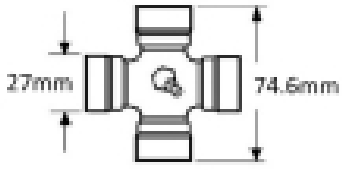

Optional Extras

VTE2006 Lemon PTO Tube Inner -
Per Metre

A 49mm
B 38.5mm
W 4.5mm

Part No:
VTE2006
Price:
£66.77 (exc
VAT)
£80.12 (inc
VAT)

VTE2306 Lemon PTO Tube Inner

A 49mm
B 38.5mm
W 4.5mm

Part No:
VTE2306
Price:
£66.79 (exc
VAT)
£80.15 (inc
VAT)

VTE5004 Universal Joint 27mm x 74.6mm

Part No:
VTE5004

Price:
£20.76 (exc
VAT)
£24.91 (inc
VAT)