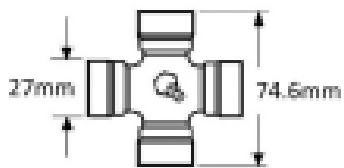

VTE5004 Universal Joint 27mm x 74.6mm

Part No:

VTE5004

Price:

£20.76 (exc

VAT)

£24.91 (inc

VAT)