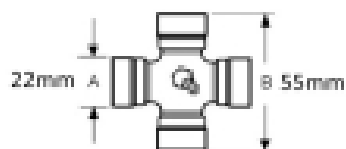

VTE5000 - Universal joint 22mm x 55mm

Part No:
VTE5000
Price:
£19.81 (exc VAT)
£23.77 (inc VAT)