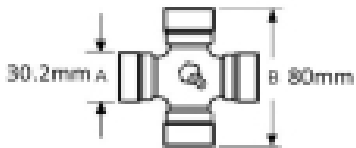

VTE5007 Universal joint 30.2mm x
80mm

Part No:
VTE5007
Price:
£27.23 (exc
VAT)
£32.68 (inc
VAT)