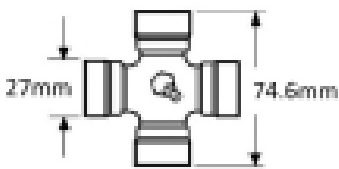

UJ Size 27 x 74.6mm

Size 1 3/8, 6

Tube height - A 43.5mm

Tube width 43.5mm

Roll pin diameter - S 8mm

Yoke outer diameter - D 61mm

Jaw width - X 86mm

Optional Extras

VTE2012 Triangular Tube Outer -
Per Metre

Part No:
VTE2012
Price:
£47.37 (exc
VAT)
£56.84 (inc
VAT)

VTE2312 Triangular PTO Tube
Outer

Part No:
VTE2312
Price:
£46.06 (exc
VAT)
£55.27 (inc
VAT)

VTE5004 Universal Joint 27mm x
74.6mm