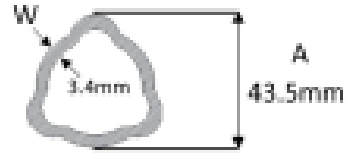

Part No:
VTE2312
Price:
£46.06 (exc
VAT)
£55.27 (inc
VAT)

VTE5004 Universal Joint 27mm x
74.6mm