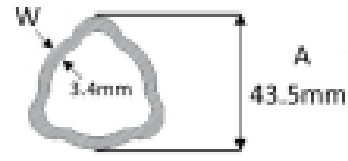

VTE2312 Triangular PTO Tube Outer

Part No:
VTE2312
Price:
£47.38 (exc VAT)
£56.86 (inc VAT)