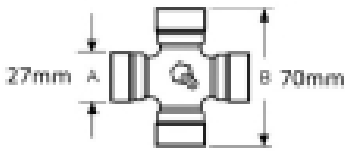

VTE5001 - Universal joint 27mm x 70mm

Part No:
VTE5001
Price:
£23.54 (exc VAT)
£28.25 (inc VAT)