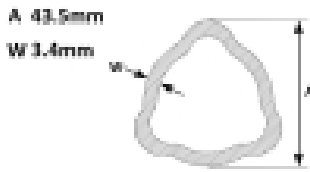

VTE2012 Triangular Tube Outer - Per Metre

Part No:
VTE2012
Price:
£47.37 (exc VAT)
£56.84 (inc VAT)