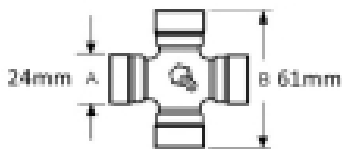

UJ Size 24 x 61mm

Size 1 3/8, 6

Tube height - A 36mm

Tube width 36mm

Roll pin diameter - S 8mm

Yoke outer diameter - D 54mm

Jaw width - X 73mm

Optional Extras

VTE2010 Triangular PTO tube
Outer - Per Metre

Part No:
VTE2010
Price:
£39.02 (exc
VAT)
£46.82 (inc
VAT)

VTE2310 Triangular PTO Tube
Outer

Part No:
VTE2310
Price:
£39.04 (exc
VAT)
£46.85 (inc
VAT)

VTE5003 - Universal joint 24mm x
61mm