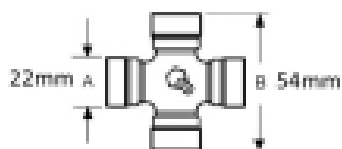

VTE5011 Universal joint 22mm x 54mm

Part No:
VTE5011
Price:
£21.45 (exc
VAT)
£25.74 (inc
VAT)