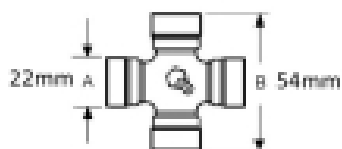

VTE5011 Universal joint 22mm x 54mm

Part No:
VTE5011
Price:
£21.46 (exc
VAT)
£25.75 (inc
VAT)