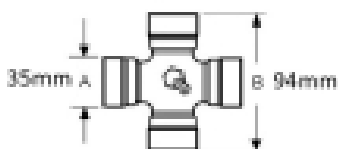

VTE5012 Universal joint 35mm x 94mm

Part No:
VTE5012
Price:
£47.53 (exc
VAT)
£57.04 (inc
VAT)