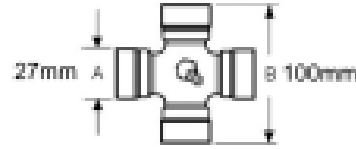

45mm tube end

Optional Extras

VTE2015 Triangular Inner PTO tube - Per Metre

Part No:
VTE2015
Price:
£62.07 (exc VAT)
£74.48 (inc VAT)

VTE5038 Universal Joint 27mm x 100mm

Part No:
VTE5038
Price:
£86.51 (exc VAT)
£103.81 (inc VAT)