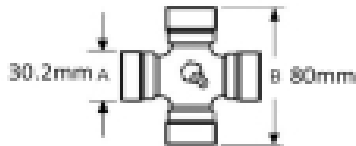

Part No:
VTE5007
Price:
£27.23 (exc VAT)
£32.68 (inc VAT)