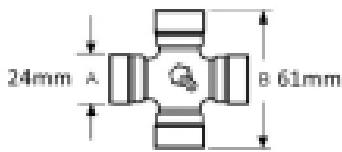

UJ Size 24 x 61mm

Size 1 3/8, 6

Tube height - A 29mm

Tube width 29mm

Roll pin diameter - S 8mm

Yoke outer diameter - D 47mm

Jaw width - X 73mm

Optional Extras

VTE2011 Triangular PTO tube
Inner - Per Metre

Part No:
VTE2011
Price:
£31.72 (exc
VAT)
£38.07 (inc
VAT)

VTE2311 Triangular Tube Inner

Part No:
VTE2311
Price:
£34.58 (exc
VAT)
£41.50 (inc
VAT)

VTE5003 - Universal joint 24mm x
61mm