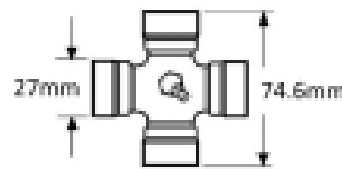

Shaft length - 1210mm

Inner guard diameter - 60 mm

Outer guard diameter - 66 mm

Cone diameter - D - 140 / 190 mm

Guard cone length - L2 - 140 / 210 mm

Guard shaft length - L1 950 mm

Note: Supplied with retainers

Optional Extras

VTE1604 PTO Guard Retainer
45.00mm & 52.00mm Square
Groove

Part No:
VTE1604
Price:
£9.01 (exc
VAT)
£10.81 (inc
VAT)

VTE1700 Pair Of PTO Chains 55cm
Length

Part No:
VTE1700
Price:
£10.80 (exc
VAT)
£12.96 (inc
VAT)

VTE1701 PTO Guard Chain 55cm
Length

Part No:
VTE1701
Price:
£17.06 (exc
VAT)
£20.47 (inc
VAT)

VTE5004 Universal Joint 27mm x
74.6mm

Part No:
VTE5004
Price:
£20.76 (exc
VAT)
£24.91 (inc
VAT)