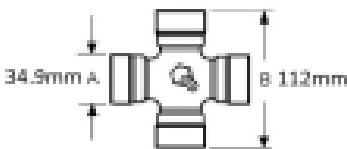

Shaft length - 1210mm

Inner guard diameter - 102 mm

Outer guard diameter - 108 mm

Cone diameter - D - 201 / 233 mm

Guard cone length - L2 - 116 /; 306 mm

Product Range SFT

Guard shaft length - L1 993 mm

Note: Supplied with retainers

VTE5009 Universal joint 35mm x 106.5mm

Part No:
VTE5009
Price:
£45.62 (exc VAT)
£54.74 (inc VAT)

VTE5034 Universal Joint 42mm x 107.5mm

Part No:
VTE5034
Price:
£222.64 (exc VAT)
£267.17 (inc VAT)

VTE5040 Universal Joint 34.9mm x 112mm