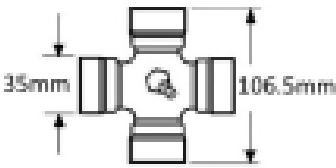

Shaft length - 1210mm

Inner guard diameter - 102 mm

Outer guard diameter - 108 mm

Cone diameter - D - 201 / 233 mm

Guard cone length - L2 - 116 /; 306 mm

Product Range SFT

Guard shaft length - L1 993 mm

Note: Supplied with retainers

Optional Extras

VTE1700 Pair Of PTO Chains 55cm Length

Part No:
VTE1700
Price:
£10.80 (exc VAT)
£12.96 (inc VAT)

VTE1701 PTO Guard Chain 55cm Length

Part No:
VTE1701
Price:
£17.06 (exc VAT)
£20.47 (inc VAT)

VTE5009 Universal joint 35mm x 106.5mm

Part No:
VTE5009
Price:
£45.62 (exc VAT)
£54.74 (inc VAT)

VTE5034 Universal Joint 42mm x 107.5mm

Part No:
VTE5034
Price:
£222.64 (exc VAT)
£267.17 (inc VAT)

VTE5040 Universal Joint 34.9mm x 112mm