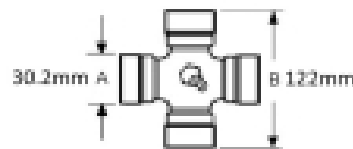

Part No:
VTE5041
Price:
£101.24 (exc VAT)
£121.49 (inc VAT)