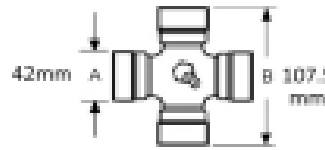

Shaft length - 1210mm

Inner guard diameter - 102 mm

Outer guard diameter - 108 mm

Cone diameter - D - 201 / 233 mm

Guard cone length - L2 - 116 /; 306 mm

Product Range SFT

Guard shaft length - L1 993 mm

Note: Supplied with retainers

Optional Extras

VTE1700 Pair Of PTO Chains 55cm Length

Part No:
VTE1700
Price:
£10.80 (exc VAT)
£12.96 (inc VAT)

VTE1701 PTO Guard Chain 55cm Length

Part No:
VTE1701
Price:
£17.06 (exc VAT)
£20.47 (inc VAT)

VTE5009 Universal joint 35mm x 106.5mm

Part No:
VTE5009
Price:
£45.62 (exc VAT)
£54.74 (inc VAT)

VTE5034 Universal Joint 42mm x 107.5mm

Part No:
VTE5034
Price:
£222.64 (exc VAT)
£267.17 (inc VAT)

VTE5040 Universal Joint 34.9mm x 112mm