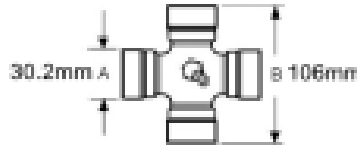

Part No:
VTE5039
Price:
£95.39 (exc VAT)
£114.47 (inc VAT)