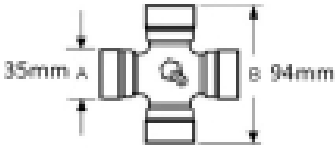

Part No:
VTE5012
Price:
£47.53 (exc VAT)
£57.04 (inc VAT)

VTE5039 Universal Joint 30.2mm x 106mm