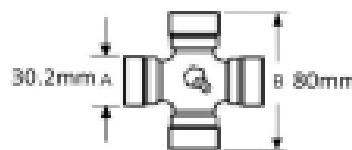

Part No:
VTE5007
Price:
£27.23 (exc VAT)
£32.68 (inc VAT)

VTE5038 Universal Joint 27mm x 100mm