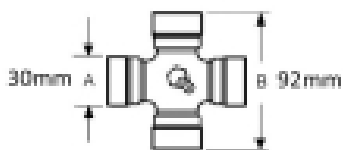

Part No:
VTE5005
Price:
£31.44 (exc VAT)
£37.73 (inc VAT)

VTE5007 Universal joint 30.2mm x 80mm