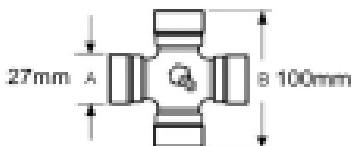

Shaft length - 1210mm

Inner guard diameter - 90 mm

Outer guard diameter - 96 mm

Cone diameter - D - 160 / 211 mm

Guard cone length - L2 - 101 / 255 mm

Product Range Sft

Guard shaft length - L1 1069 mm

Note: Supplied with retainers

VTE5005 Universal joint 30mm x 92mm

Part No:
VTE5005
Price:
£31.44 (exc VAT)
£37.73 (inc VAT)

VTE5007 Universal joint 30.2mm x 80mm

Part No:
VTE5007
Price:
£27.23 (exc VAT)
£32.68 (inc VAT)

VTE5038 Universal Joint 27mm x 100mm