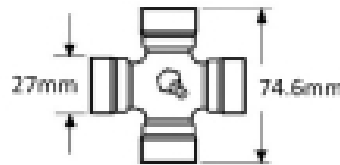

### Specifications

VTE1544 PTO Safety Guard

1210mm Length

Standard Guard

(See picture for dimensions key)

Shaft length - 1210mm

Inner guard diameter - 75 mm

Outer guard diameter - 81 mm

Cone diameter - D - 146 / 181 mm

Guard cone length - L2 - 102 / 222 mm

Product Range SFT

Guard shaft length - L1 1072 mm

## Optional Extras

VTE1700 Pair Of PTO Chains 55cm Length

**Part No:**  
VTE1700  
**Price:**  
£10.80 (exc VAT)  
£12.96 (inc VAT)

VTE1701 PTO Guard Chain 55cm Length

**Part No:**  
VTE1701  
**Price:**  
£17.06 (exc VAT)  
£20.47 (inc VAT)

VTE5003 - Universal joint 24mm x 61mm

**Part No:**  
VTE5003  
**Price:**  
£24.69 (exc VAT)  
£29.63 (inc VAT)

VTE5004 Universal Joint 27mm x 74.6mm

**Part No:**  
VTE5004  
**Price:**  
£20.76 (exc VAT)  
£24.91 (inc VAT)