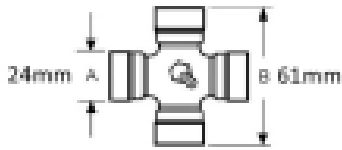

Part No:
VTE5003
Price:
£24.69 (exc VAT)
£29.63 (inc VAT)

VTE5004 Universal Joint 27mm x 74.6mm