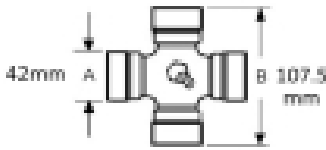

Part No:
VTE5034
Price:
£222.64 (exc VAT)
£267.17 (inc VAT)

VTE5035 Universal Joint 42mm x 130mm