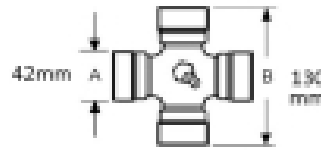

Part No:
VTE5035
Price:
£283.32 (exc VAT)
£339.98 (inc VAT)

VTE5040 Universal Joint 34.9mm x 112mm