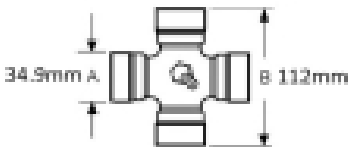

Part No:
VTE5040
Price:
£144.65 (exc VAT)
£173.58 (inc VAT)