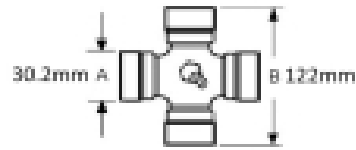

Part No:
VTE5041
Price:
£101.24 (exc VAT)
£121.49 (inc VAT)