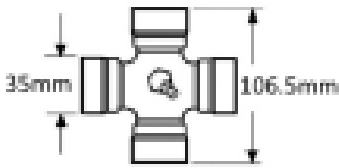

Part No:
VTE5009
Price:
£45.62 (exc VAT)
£54.74 (inc VAT)

VTE5041 Universal Joint 30.2mm x 122mm