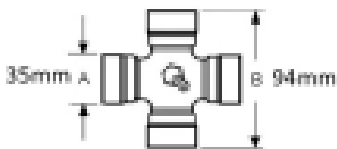

Inner guard diameter - 90 mm

Outer guard diameter - 96 mm

Cone diameter - D - 135mm

Guard cone length - L2 - 120mm

Product Range SFT

Guard shaft length - L1 1055 mm

Note: Supplied with retainers

Optional Extras

VTE1700 Pair Of PTO Chains 55cm Length

Part No:
VTE1700
Price:
£10.80 (exc
VAT)
£12.96 (inc
VAT)

VTE1701 PTO Guard Chain 55cm Length

Part No:
VTE1701
Price:
£17.05 (exc
VAT)
£20.46 (inc
VAT)

VTE5012 Universal joint 35mm x 94mm