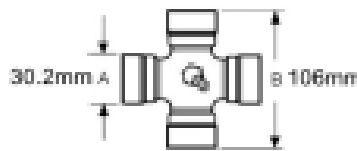

Part No:
VTE5039
Price:
£95.39 (exc
VAT)
£114.47
(inc VAT)