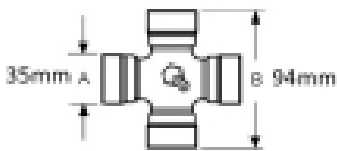

Inner guard diameter - 90 mm

Outer guard diameter - 96 mm

Cone diameter - D - 135mm

Guard cone length - L2 - 120mm

Product Range SFT

Guard shaft length - L1 1055 mm

Note: Supplied with retainers

Optional Extras

VTE1700 Pair Of PTO Chains 55cm Length

Part No:
VTE1700
Price:
£10.80 (exc
VAT)
£12.96 (inc
VAT)

VTE1701 PTO Guard Chain 55cm Length

Part No:
VTE1701
Price:
£17.06 (exc
VAT)
£20.47 (inc
VAT)

VTE5012 Universal joint 35mm x 94mm