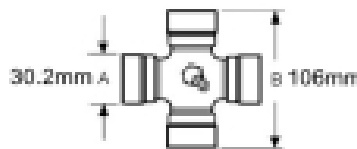

Part No:
VTE5039
Price:
£95.38 (exc
VAT)
£114.46
(inc VAT)