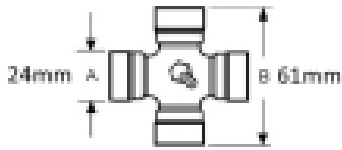

Shaft length - 1210mm

Inner guard diameter - 75 mm

Outer guard diameter - 81 mm

Cone diameter - D - 146mm

Guard cone length - L2 - 102mm

Product Range SFT

Guard shaft length - L1 1072mm

Note: Supplied with retainers

VTE5003 - Universal joint 24mm x 61mm

Part No:
VTE5003
Price:
£24.69 (exc VAT)
£29.63 (inc VAT)

VTE5004 Universal Joint 27mm x 74.6mm

Part No:
VTE5004
Price:
£20.76 (exc VAT)
£24.91 (inc VAT)

VTE5007 Universal joint 30.2mm x 80mm