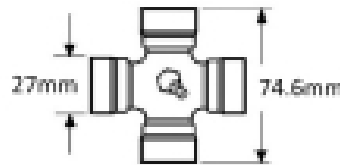

Shaft length - 1210mm

Inner guard diameter - 75 mm

Outer guard diameter - 81 mm

Cone diameter - D - 146mm

Guard cone length - L2 - 102mm

Product Range SFT

Guard shaft length - L1 1072mm

Note: Supplied with retainers

Optional Extras

VTE1700 Pair Of PTO Chains 55cm Length

Part No:
VTE1700
Price:
£10.80 (exc VAT)
£12.96 (inc VAT)

VTE1701 PTO Guard Chain 55cm Length

Part No:
VTE1701
Price:
£17.06 (exc VAT)
£20.47 (inc VAT)

VTE5003 - Universal joint 24mm x 61mm

Part No:
VTE5003
Price:
£24.69 (exc VAT)
£29.63 (inc VAT)

VTE5004 Universal Joint 27mm x 74.6mm

Part No:
VTE5004
Price:
£20.76 (exc VAT)
£24.91 (inc VAT)

VTE5007 Universal joint 30.2mm x 80mm