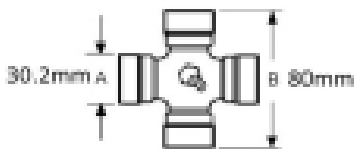

VTE5003 - Universal joint 24mm x 61mm

Part No:
VTE5003
Price:
£24.69 (exc VAT)
£29.63 (inc VAT)

VTE5004 Universal Joint 27mm x 74.6mm

Part No:
VTE5004
Price:
£20.76 (exc VAT)
£24.91 (inc VAT)

VTE5007 Universal joint 30.2mm x 80mm