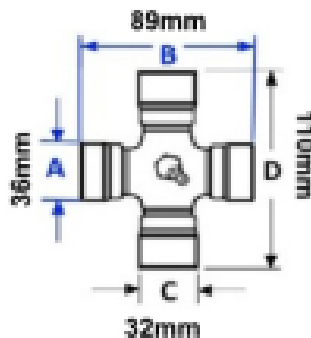

VTE1132 Wide Angle PTO Shaft Assembly Double Wide Angle Shaft

Part No: VTE1132

Price: £1481.78 (exc VAT) | £1778.14 (inc VAT)

Specifications

VTE1132 Wide Angle PTO Shaft Assembly Double Wide Angle Shaft

Series W2580

UJ size 36 x 89 - 32 x 110mm

Profile Star

Minimum joint centre length 1910mm

Maximum joint centre length 2635mm

Optional Extras

VTE1559 Wide Angle PTO Safety Guard

Sample Image

Part No:

VTE1559

Price:

£183.12 (exc

VAT)

£219.74 (inc

VAT)

VTE5032 Universal Joint 36mm x 89mm - 32mm x 110mm Wide Angle

Part No: