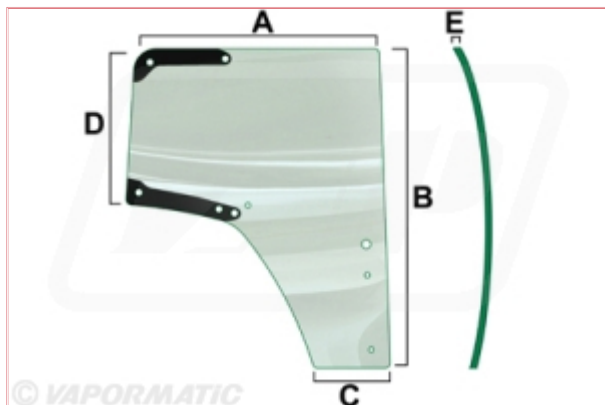

VPM7469 Right hand door glass

Part No: VPM7469

Price: £226.48 (exc VAT) | £271.78 (inc VAT)

Specifications

VPM7469 Right hand door glass

Standard Panorama version

Dimensions: see picture for key

Glass type

A 1085mm

B 1426mm

D 692mm

E 6mm

Optional Extras

VPM8151 Door Hinge Glazing Washer

Part No:

VPM8151