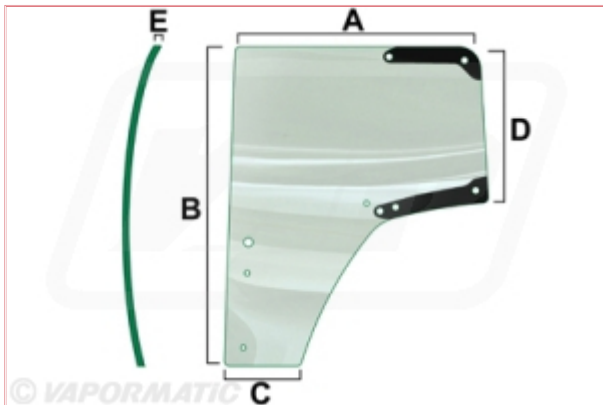

VPM7468 Left hand door glass

Part No: VPM7468

Price: £382.14 (exc VAT) | £458.57 (inc VAT)

Specifications

VPM7468 Left hand door glass

Standard Panorama version

Dimensions: see picture for key

Glass type

A 1085mm

B 1426mm

D 692mm

E 6mm

Optional Extras

VPM8151 Door Hinge Glazing Washer

Part No:

VPM8151