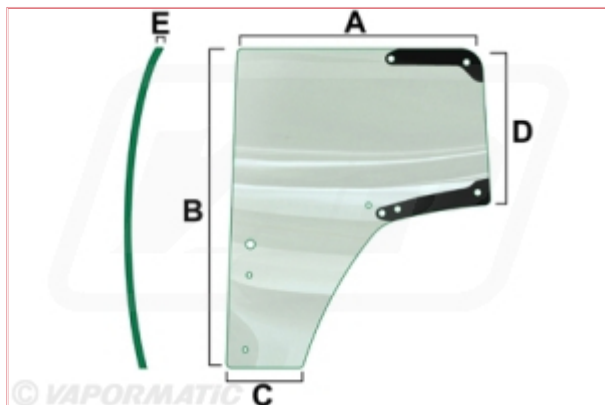

VPM7468 Left Hand Door Glass

Part No: VPM7468

Price: £382.14 (exc VAT) | £458.57 (inc VAT)

Specifications

VPM7468 Left Hand Door Glass

OEM: L174348

Standard Panorama version

Dimensions: see picture for key

Glass type

A 1085mm

B 1426mm

D 692mm

E 6mm

Optional Extras

VPM8151 Door Hinge Glazing Washer

Part No: