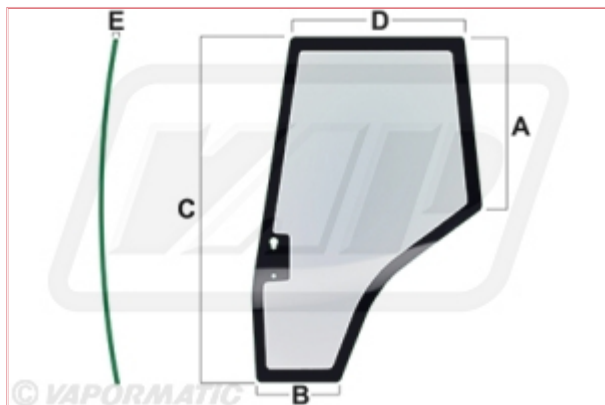

VPM7447 Door Glass L/H

Part No: VPM7447

Price: £337.75 (exc VAT) | £405.30 (inc VAT)

Specifications

VPM7447 Door Glass L/H

See image for key to dimensions:

Glass type Tinted

A 730mm

B 365mm

C 1495mm

D 750mm

E 6mm