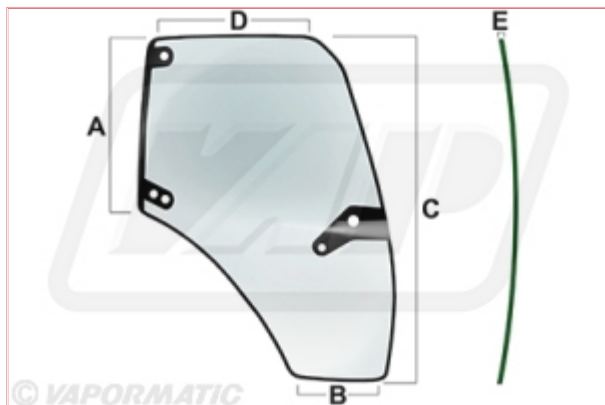

VPM7446 Door Glass R/H

Part No: VPM7446

Price: £203.09 (exc VAT) | £243.71 (inc VAT)

Specifications

VPM7446 Door Glass R/H

Glass type Tinted

See image for dimensions:

A 1415mm

B 695mm

C 340mm