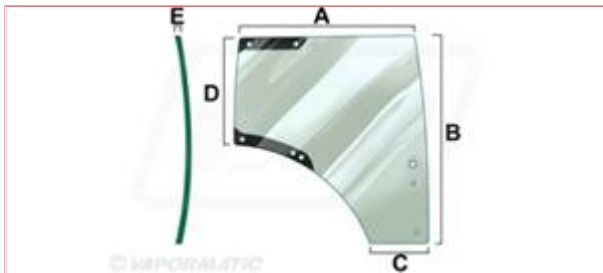

VPM7431 Right hand door glass

Part No: VPM7431

Price: £240.48 (exc VAT) | £288.58 (inc VAT)

Specifications

VPM7431 Right hand door glass

See image for dimensions

A 1230mm

B 1450mm

C 420mm

D 750mm

E 8mm