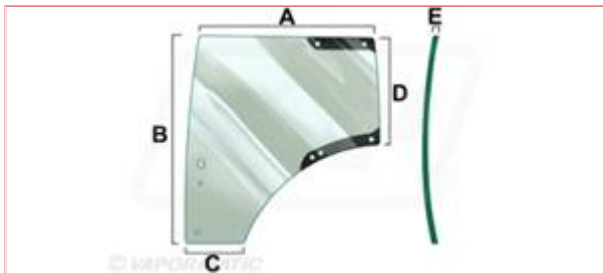

VPM7430 Left hand door glass

Part No: VPM7430

Price: £329.86 (exc VAT) | £395.83 (inc VAT)

Specifications

VPM7430 Left hand door glass

See image for dimensions:

A 1230mm

B 1450mm

C 420mm

D 750mm

E 8mm