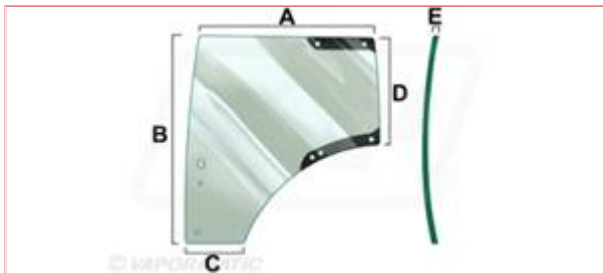

VPM7430 Left hand door glass

Part No: VPM7430

Price: £500.00 (exc VAT) | £600.00 (inc VAT)

Specifications

VPM7430 Left hand door glass

See image for dimensions:

A 1230mm

B 1450mm

C 420mm

D 750mm

E 8mm