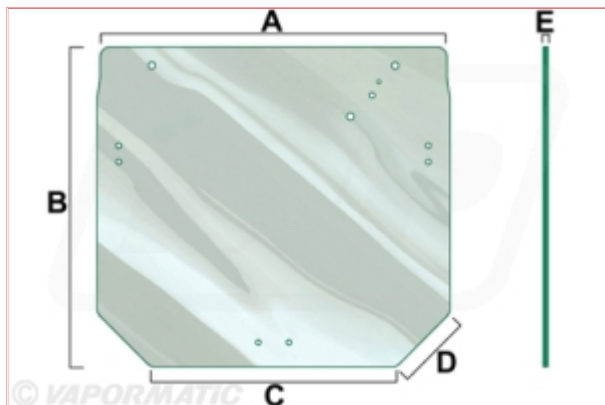

VPM7428 Rear Glass

Part No: VPM7428

Price: £102.36 (exc VAT) | £122.83 (inc VAT)

Specifications

VPM7428 - Rear Glass

Glass Type : Tinted

See image for key to dimensions

A : 852mm

B : 785mm

C : 606mm

D : 181mm

E : 6mm