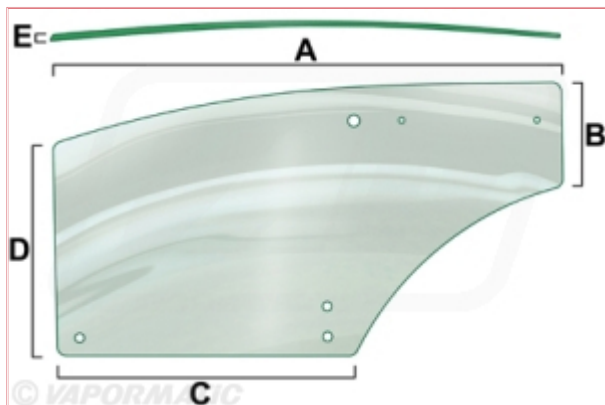

VPM7427 Right Hand Door Glass

Part No: VPM7427

Price: £125.25 (exc VAT) | £150.30 (inc VAT)

Specifications

VPM7427 - Right hand door glass

Glass Type : Clear

A : 1450mm

B : 290mm

C : 835mm

D : 595mm

E : 6mm