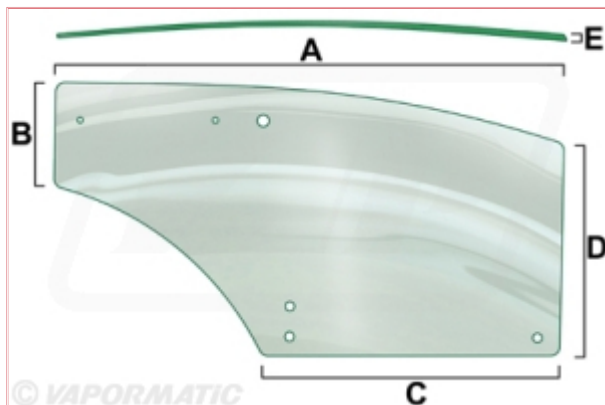

VPM7426 Left Hand Door Glass

Part No: VPM7426

Price: £111.82 (exc VAT) | £134.18 (inc VAT)

Specifications

VPM7426 - Left Hand Door Glass

Glass Type : Clear

A: 1450mm

B : 290mm

C: 835mm

D : 595mm

E: 6mm

Optional Extras

VLD1485 Top Door Hinge L/H

Part No:

VLD1485

Price: