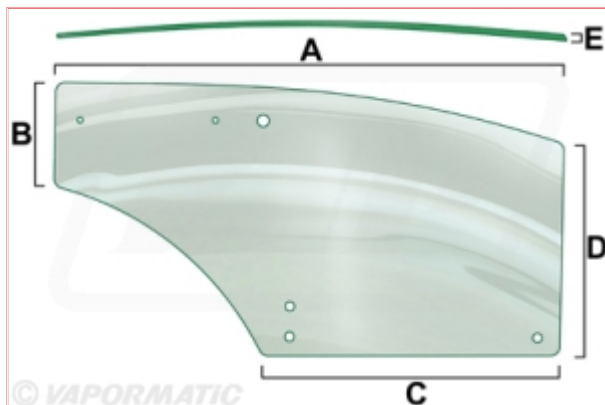

## VPM7426 Left Hand Door Glass

**Part No:** VPM7426

**Price:** £111.82 (exc VAT) | £134.18 (inc VAT)

### Specifications

VPM7426 - Left Hand Door Glass

Glass Type : Clear

A: 1450mm

B : 290mm

C: 835mm

D : 595mm

E: 6mm