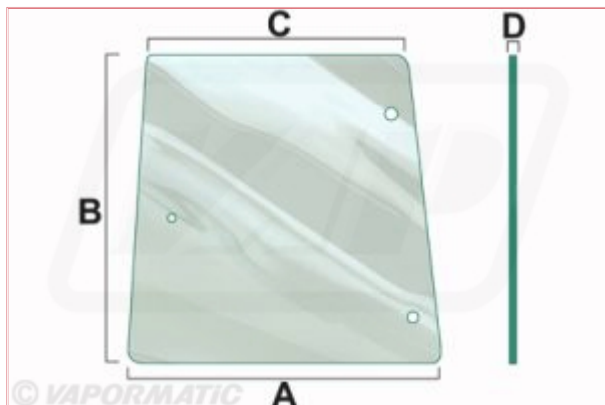

VPM7425 - Glass Side Window

Part No: VPM7425

Price: £34.16 (exc VAT) | £40.99 (inc VAT)

Specifications

VPM7425 - Glass

RH Side window 1 Hole for handle

A: 615mm

B: 585mm

C: 465mm

D: 5mm