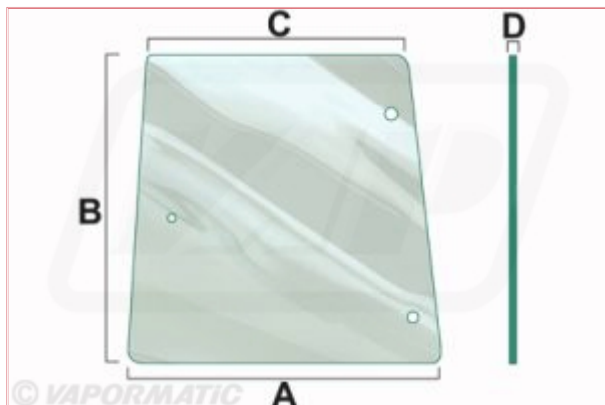

## VPM7425 - Glass Side Window

**Part No:** VPM7425

**Price:** £34.16 (exc VAT) | £40.99 (inc VAT)

### Specifications

VPM7425 - Glass

RH Side window 1 Hole for handle

A: 615mm

B: 585mm

C: 465mm

D: 5mm