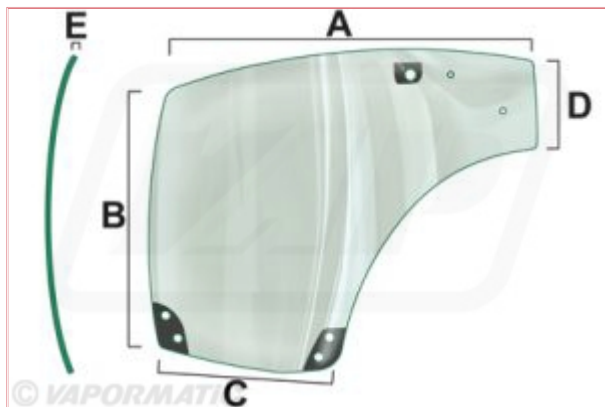

VPM7424 - Door R/H Glass

Part No: VPM7424

Price: £248.86 (exc VAT) | £298.63 (inc VAT)

Specifications

VPM7424 - Door R/H Glass

Only suitable for a fully opening Door and not for the partially opening Door / Side Glass option as the holes are different.

See image for dimensions key

Type: Tinted

A: 1480mm

B: 1050mm

C: 745mm

D: 370mm

E: 6mm