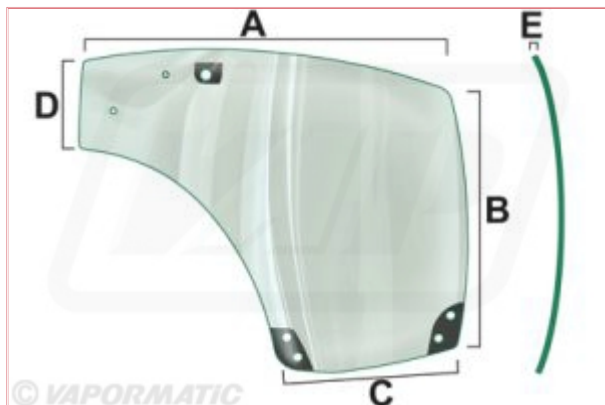

## VPM7423 - Door L/H Glass

**Part No:** VPM7423

**Price:** £248.86 (exc VAT) | £298.63 (inc VAT)

### Specifications

Vapormatic VPM7423 - Door L/H Glass

See image for dimensions key

Type: Tinted

A: 1480mm

B: 1050mm

C: 745mm

D: 370mm

E: 6mm