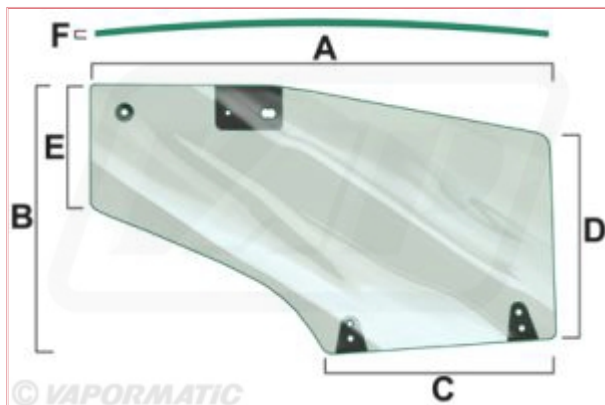

VPM7422 - Door Glass R/H

Part No: VPM7422

Price: £124.05 (exc VAT) | £148.86 (inc VAT)

Specifications

VPM7422 - Door Glass R/H

RH door window/ TL from 1228801 With holes for hinges

A = 1520MM

B = 900MM

C = 780MM

D = 680MM

E = 400MM

F = 6MM