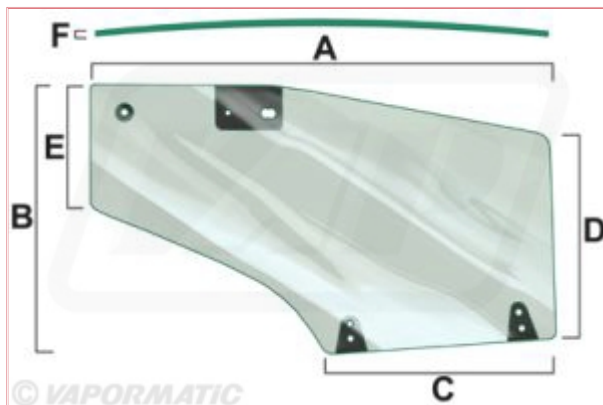

VPM7422 - Door Glass R/H

Part No: VPM7422

Price: £124.05 (exc VAT) | £148.86 (inc VAT)

Specifications

VPM7422 - Door Glass R/H

RH door window/ TL from 1228801 With holes for hinges

A = 1520MM

B = 900MM

C = 780MM

D = 680MM

E = 400MM

F = 6MM