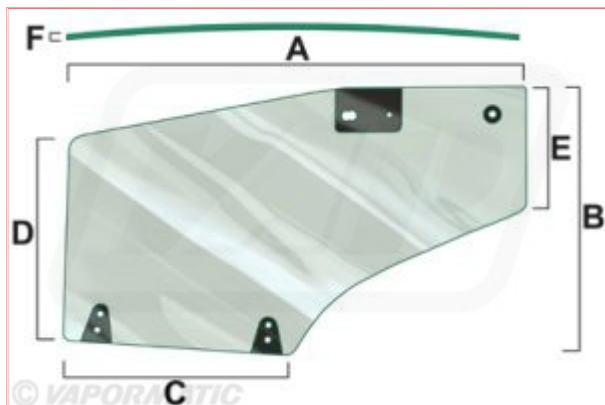

## VPM7421 - Door Glass L/H

**Part No:** VPM7421

**Price:** £238.51 (exc VAT) | £286.21 (inc VAT)

### Specifications

VPM7421 - Door Glass L/H

LH door glass SuperLux With holes for hinge

A: 1520MM

B: 900MM

C: 780MM

D: 680MM

E: 400MM

F: 6MM