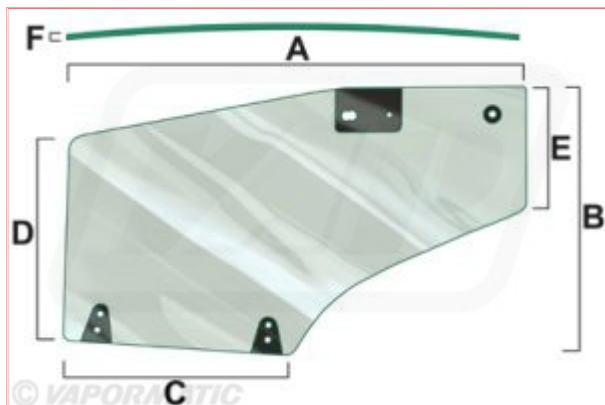

VPM7421 - Door Glass L/H

Part No: VPM7421

Price: £238.50 (exc VAT) | £286.20 (inc VAT)

Specifications

VPM7421 - Door Glass L/H

LH door glass SuperLux With holes for hinge

A: 1520MM

B: 900MM

C: 780MM

D: 680MM

E: 400MM

F: 6MM