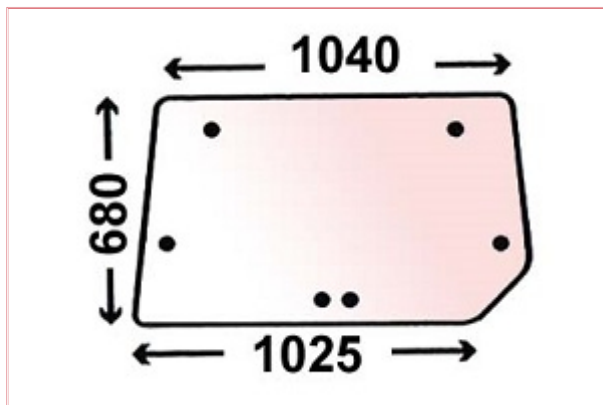

VPM7419 - Rear Window LP Cab

Part No: VPM7419

Price: £97.30 (exc VAT) | £116.76 (inc VAT)

Specifications

VPM7419 - CAB GLASS

A: 1040mm

B: 680mm

C: 1020mm

D: 5mm

Equivalent to 144794A1 - Case International